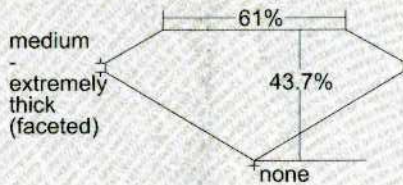

GIA REPORT
2165979965

Verify this report at gia.edu

GIA COLORED DIAMOND REPORT

March 11, 2015
 Report Type Grading Report
 GIA Report Number 2165979965
 Shape and Cutting Style Heart Modified Brilliant
 Measurements 5.83 x 6.59 x 2.88 mm

Carat Weight 0.72 carat
 Color Grade Fancy Dark Greenish Yellow-Brown
 Color Origin Natural
 Color Distribution Even
 Clarity Grade SI2

Proportions:

Profile not to actual proportions

Polish Very Good
 Symmetry Fair
 Fluorescence None

* Red symbols denote internal characteristics (inclusions). Green or black symbols denote external characteristics (blemishes). Diagram is an approximate representation of the diamond, and symbols shown indicate type, position, and approximate size of clarity characteristics. All clarity characteristics may not be shown. Details of finish are not shown.