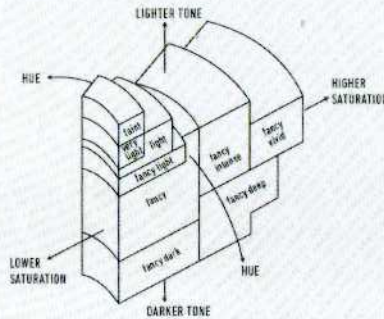

Inscription(s): GIA 2165979965

Comments: Pinpoints, internal graining and surface graining are not shown.

ADDITIONAL INFORMATION

GIA COLORED DIAMOND SCALE

Illustration of GIA fancy color grade interrelationships

GIA CLARITY SCALE

FLAWLESS
INTERNALLY FLAWLESS
VVS ₁
VVS ₂
VS ₁
VS ₂
SI ₁
SI ₂
I ₁
I ₂
I ₃

CLARITY CHARACTERISTICS

KEY TO SYMBOLS*

- Feather
- Crystal
- Cloud
- Chip
- Needle
- Indented Natural
- Extra Facet

* Red symbols denote internal characteristics (inclusions). Green or black symbols denote external characteristics (blemishes). Diagram is an approximate representation of the diamond, and symbols shown indicate type, position, and approximate size of clarity characteristics. All clarity characteristics may not be shown. Details of finish are not shown.