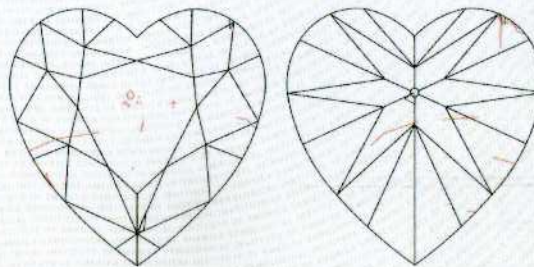

Carat Weight 0.72 carat
 Color Grade Fancy Dark Greenish Yellow-Brown
 Color Origin Natural
 Color Distribution Even
 Clarity Grade SI2

Proportions:

Profile not to actual proportions

Polish Very Good
 Symmetry Fair
 Fluorescence None

Inscription(s): GIA 2165979965

Comments: Pinpoints, internal graining and surface graining are not shown.

ADDITIONAL INFORMATION

GIA COLORED DIAMOND SCALE

Illustration of GIA fancy color grade interrelationships

GIA CLARITY SCALE

FLAWLESS
INTERNALLY FLAWLESS
VVS ₁
VVS ₂
VS ₁
VS ₂
SI ₁
SI ₂
I ₁
I ₂
I ₃

CLARITY CHARACTERISTICS

KEY TO SYMBOLS*

- Feather
- Crystal
- Cloud
- Chip
- Needle
- Indented Natural
- Extra Facet

* Red symbols denote internal characteristics (inclusions). Green or black symbols denote external characteristics (blemishes). Diagram is an approximate representation of the diamond, and symbols shown indicate type, position, and approximate size of clarity characteristics. All clarity characteristics may not be shown. Details of finish are not shown.