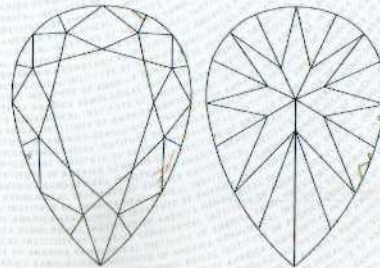

Measurements **6.57 x 4.41 x 3.31 mm**

Carat Weight **0.63 carat**

Color Grade **Fancy Deep Brown-Greenish Yellow**

Color Origin **Natural**

Color Distribution **Even**

Clarity Grade **S11**

Proportions:

Profile not to actual proportions

Polish **Good**

Symmetry **Fair**

Fluorescence **None**

ADDITIONAL INFORMATION

GIA COLORED DIAMOND SCALE

Illustration of GIA fancy color grade interrelationships

GIA CLARITY SCALE

FLAWLESS
INTERNALLY FLAWLESS
VVS ₁
VVS ₂
VS ₁
VS ₂
S1 ₁
S1 ₂
I ₁
I ₂
I ₃

CLARITY CHARACTERISTICS

KEY TO SYMBOLS*

- Feather
- Natural
- Cavity
- Indented Natural
- Pinpoint

* Red symbols denote internal characteristics (inclusions). Green or black symbols denote external characteristics (blemishes). Diagram is an approximate representation of the diamond, and symbols shown indicate type, position, and approximate size of clarity characteristics. All clarity characteristics may not be shown. Details of finish are not shown.