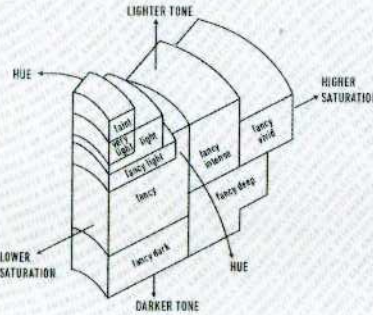

Measurements **6.57 x 4.41 x 3.31 mm**

Carat Weight **0.63 carat**

Color Grade **Fancy Deep Brown-Greenish Yellow**

Color Origin **Natural**

Color Distribution **Even**

Clarity Grade **S11**

Proportions:

Profile not to actual proportions

Polish **Good**

Symmetry **Fair**

Fluorescence **None**

ADDITIONAL INFORMATION

GIA COLORED DIAMOND SCALE

Illustration of GIA fancy color grade interrelationships

GIA CLARITY SCALE

FLAWLESS
INTERNALLY FLAWLESS
VVS ₁
VVS ₂
VS ₁
VS ₂
S1 ₁
S1 ₂
I ₁
I ₂
I ₃

CLARITY CHARACTERISTICS

KEY TO SYMBOLS*

- Feather
- Natural
- Cavity
- Indented Natural
- Pinpoint

* Red symbols denote internal characteristics (inclusions). Green or black symbols denote external characteristics (blemishes). Diagram is an approximate representation of the diamond, and symbols shown indicate type, position, and approximate size of clarity characteristics. All clarity characteristics may not be shown. Details of finish are not shown.