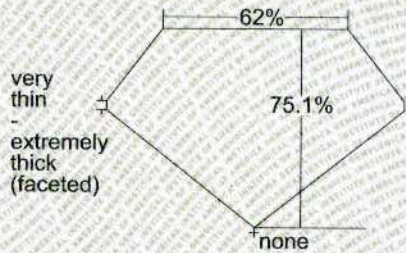

Measurements **6.57 x 4.41 x 3.31 mm**

Carat Weight **0.63 carat**

Color Grade **Fancy Deep Brown-Greenish Yellow**

Color Origin **Natural**

Color Distribution **Even**

Clarity Grade **S11**

Proportions:

Profile not to actual proportions

CLARITY CHARACTERISTICS

KEY TO SYMBOLS*

- Feather
- Natural
- Cavity
- Indented Natural
- Pinpoint

* Red symbols denote internal characteristics (inclusions). Green or black symbols denote external characteristics (blemishes). Diagram is an approximate representation of the diamond, and symbols shown indicate type, position, and approximate size of clarity characteristics. All clarity characteristics may not be shown. Details of finish are not shown.