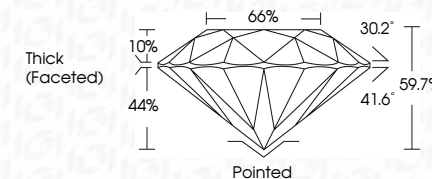

478101226

**DIAMOND REPORT** **ELECTRONIC COPY**

May 26, 2021  
IGI Report Number 478101226  
Description NATURAL DIAMOND  
Shape and Cutting Style ROUND BRILLIANT  
Measurements 6.40 - 6.49 x 3.84 mm

**GRADING RESULTS**

Carat Weight 1.00 CARAT  
Color Grade NATURAL FANCY LIGHT  
YELLOWISH BROWN  
Clarity Grade VS 2  
Cut Grade VERY GOOD

**ADDITIONAL GRADING INFORMATION**

Polish VERY GOOD  
Symmetry VERY GOOD  
Fluorescence VERY SLIGHT

**IGI**

May 26, 2021  
IGI Report No. 478101226  
NATURAL DIAMOND  
ROUND BRILLIANT  
6.40 - 6.49 x 3.84 mm  
Carat Weight 1.00 CARAT  
Color Grade Fancy, Natural  
Clarity Grade VS2  
Cut Grade VERY GOOD  
Depth 59.7%  
Table 66%  
Girdle Thick (Faceted)  
Culet Pointed  
Polish VERY GOOD  
Symmetry VERY GOOD  
Fluorescence VERY SLIGHT

May 26, 2021  
IGI Report Number 478101226  
Description NATURAL DIAMOND  
Shape and Cutting Style ROUND BRILLIANT  
Measurements 6.40 - 6.49 x 3.84 mm

**GRADING RESULTS**

Carat Weight 1.00 CARAT  
Color Grade NATURAL FANCY LIGHT  
YELLOWISH BROWN  
Clarity Grade VS 2  
Cut Grade VERY GOOD