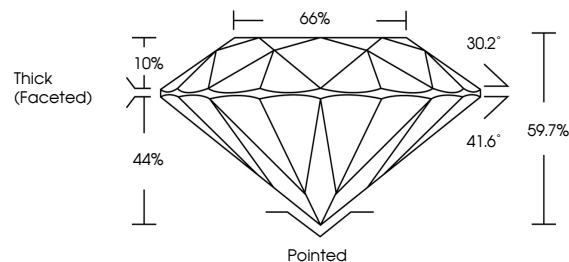

Carat Weight 1.00 CARAT  
Color Grade NATURAL FANCY LIGHT  
YELLOWISH BROWN  
Clarity Grade VS 2  
Cut Grade VERY GOOD

**ADDITIONAL GRADING INFORMATION**

Polish VERY GOOD  
Symmetry VERY GOOD  
Fluorescence VERY SLIGHT

**IGI**

May 26, 2021  
IGI Report No. 478101226  
NATURAL DIAMOND  
ROUND BRILLIANT  
6.40 - 6.49 x 3.84 mm  
Carat Weight 1.00 CARAT  
Color Grade Fancy, Natural  
Clarity Grade VS2  
Cut Grade VERY GOOD  
Depth 59.7%  
Table 66%  
Girdle Thick (Faceted)  
Culet Pointed  
Polish VERY GOOD  
Symmetry VERY GOOD  
Fluorescence VERY SLIGHT

May 26, 2021  
IGI Report Number 478101226  
Description NATURAL DIAMOND  
Shape and Cutting Style ROUND BRILLIANT  
Measurements 6.40 - 6.49 x 3.84 mm

**GRADING RESULTS**

Carat Weight 1.00 CARAT  
Color Grade NATURAL FANCY LIGHT  
YELLOWISH BROWN  
Clarity Grade VS 2  
Cut Grade VERY GOOD

**ADDITIONAL GRADING INFORMATION**

Polish VERY GOOD  
Symmetry VERY GOOD  
Fluorescence VERY SLIGHT

**PROPORTIONS**

**CLARITY CHARACTERISTICS**

**KEY TO SYMBOLS**

Red symbols indicate internal characteristics.  
Green symbols indicate external characteristics.