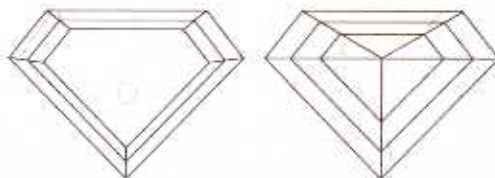

506169926

DIAMOND REPORT

December 9, 2021
 IGI Report Number 506169926
 Description NATURAL DIAMOND
 Shape and Cutting Style PENTAGON STEP CUT
 Measurements 11.13 x 8.83 x 2.89 mm

GRADING RESULTS

Carat Weight 2.36 CARATS
 Color Grade NATURAL FANCY YELLOWISH BROWN
 Clarity Grade S 2

ADDITIONAL GRADING INFORMATION

Polish - Symmetry GOOD
 Proportions GOOD
 Fluorescence VERY SLIGHT

PROPORTIONS

CLARITY CHARACTERISTICS

KEY TO SYMBOLS

Red symbols indicate internal characteristics.
 Green symbols indicate external characteristics.