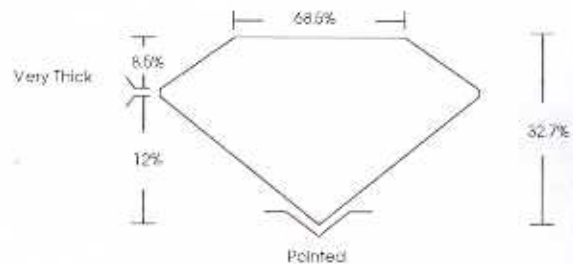

506169926

DIAMOND REPORT

December 9, 2021
 IGI Report Number 506169926
 Description NATURAL DIAMOND
 Shape and Cutting Style PENTAGON STEP CUT
 Measurements 11.13 x 8.83 x 2.89 mm

GRADING RESULTS

Carat Weight 2.36 CARATS
 Color Grade NATURAL FANCY YELLOWISH BROWN
 Clarity Grade S 2

ADDITIONAL GRADING INFORMATION

Polish - Symmetry GOOD
 Proportions GOOD
 Fluorescence VERY SLIGHT

PROPORTIONS

CLARITY CHARACTERISTICS

KEY TO SYMBOLS

Red symbols indicate internal characteristics.
 Green symbols indicate external characteristics.