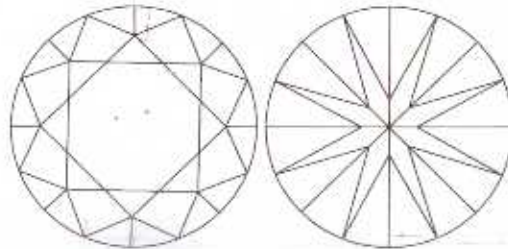

DIAMOND REPORT

December 9, 2021
 IGI Report Number 506169923
 Description NATURAL DIAMOND
 Shape and Cutting Style ROUND BRILLIANT
 Measurements 5.54 - 5.56 x 3.41 mm

GRADING RESULTS

Carat Weight 0.64 CARAT
 Color Grade NATURAL FANCY YELLOWISH
 BROWN
 Clarity Grade SI 1
 Cut Grade EXCELLENT

ADDITIONAL GRADING INFORMATION

Polish VERY GOOD
 Symmetry VERY GOOD
 Fluorescence VERY SLIGHT
 Comments: IDEAL CUT ROUND BRILLIANT

506169923

PROPORTIONS

CLARITY CHARACTERISTICS

KEY TO SYMBOLS

Red symbols indicate internal characteristics.
 Green symbols indicate external characteristics.

COLOR

D - F	G - J	K - M	N - R	S - Z	FANCY
Colorless	Near Colorless	Slightly Tinted	Very Light Color	Light Color	

CLARITY

IF	VS1	VS2	SI1	SI2
Internally Flawless	Very Very Slightly Included	Very Slightly Included	Slightly Included	Included