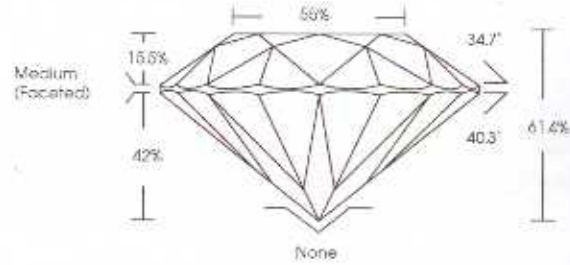

DIAMOND REPORT

December 9, 2021
 IGI Report Number 506169923
 Description NATURAL DIAMOND
 Shape and Cutting Style ROUND BRILLIANT
 Measurements 5.54 - 5.56 x 3.41 mm

GRADING RESULTS

Carat Weight 0.64 CARAT
 Color Grade NATURAL FANCY YELLOWISH
 BROWN
 Clarity Grade SI 1
 Cut Grade EXCELLENT

ADDITIONAL GRADING INFORMATION

Polish VERY GOOD
 Symmetry VERY GOOD
 Fluorescence VERY SLIGHT
 Comments: IDEAL CUT ROUND BRILLIANT

506169923

PROPORTIONS

CLARITY CHARACTERISTICS

KEY TO SYMBOLS

Red symbols indicate internal characteristics.
 Green symbols indicate external characteristics.