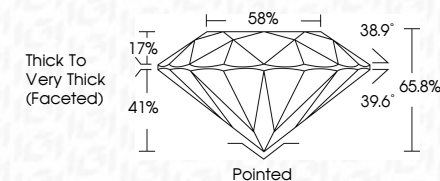

516281873

**DIAMOND REPORT ELECTRONIC COPY**

March 9, 2022  
IGI Report Number 516281873  
Description NATURAL DIAMOND  
Shape and Cutting Style ROUND BRILLIANT  
Measurements 6.05 - 6.10 x 4.00 mm

**GRADING RESULTS**

Carat Weight 1.00 CARAT  
Color Grade NATURAL FANCY YELLOWISH BROWN  
Clarity Grade SI 1  
Cut Grade GOOD

**ADDITIONAL GRADING INFORMATION**

Polish VERY GOOD  
Symmetry GOOD  
Fluorescence VERY SLIGHT

**IGI**

March 9, 2022  
IGI Report No 516281873  
NATURAL DIAMOND  
ROUND BRILLIANT  
6.05 - 6.10 x 4.00 mm  
Carat Weight 1.00 CARAT  
Color Grade Fancy, Natural  
Clarity Grade SI 1  
Cut Grade GOOD  
Depth 65.8%  
Table 58%  
Girdle Thick To Very Thick (Faceted)  
Culet Pointed  
Polish VERY GOOD  
Symmetry GOOD  
Fluorescence VERY SLIGHT

March 9, 2022  
IGI Report Number 516281873  
Description NATURAL DIAMOND  
Shape and Cutting Style ROUND BRILLIANT  
Measurements 6.05 - 6.10 x 4.00 mm

**GRADING RESULTS**

Carat Weight 1.00 CARAT  
Color Grade NATURAL FANCY YELLOWISH BROWN  
Clarity Grade SI 1  
Cut Grade GOOD