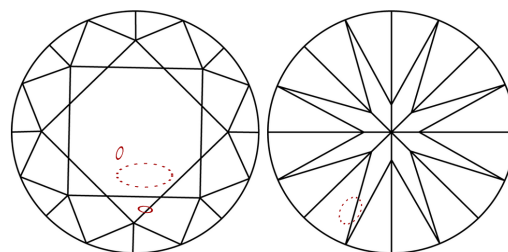

CLARITY CHARACTERISTICS

KEY TO SYMBOLS

Red symbols indicate internal characteristics.
Green symbols indicate external characteristics.

COLOR

D - F	G - J	K - M	N - R	S - Z	FANCY
Colorless	Near Colorless	Slightly Tinted	Very Light Color	Light Color	

CLARITY

IF	VVS¹⁻²	VS¹⁻²	SI¹⁻²	I¹⁻³
Internally Flawless	Very Very Slightly Included	Very Slightly Included	Slightly Included	Included