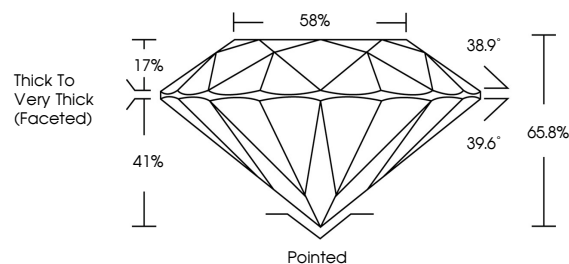

Carat Weight 1.00 CARAT  
Color Grade NATURAL FANCY YELLOWISH BROWN  
Clarity Grade SI 1  
Cut Grade GOOD

**ADDITIONAL GRADING INFORMATION**

Polish VERY GOOD  
Symmetry GOOD  
Fluorescence VERY SLIGHT

**IGI**

March 9, 2022  
IGI Report No 516281873  
NATURAL DIAMOND  
ROUND BRILLIANT  
6.05 - 6.10 x 4.00 mm  
Carat Weight 1.00 CARAT  
Color Grade Fancy, Natural  
Clarity Grade SI 1  
Cut Grade GOOD  
Depth 65.8%  
Table 58%  
Girdle Thick To Very Thick (Faceted)  
Culet Pointed  
Polish VERY GOOD  
Symmetry GOOD  
Fluorescence VERY SLIGHT

March 9, 2022  
IGI Report Number 516281873  
Description NATURAL DIAMOND  
Shape and Cutting Style ROUND BRILLIANT  
Measurements 6.05 - 6.10 x 4.00 mm

**GRADING RESULTS**

Carat Weight 1.00 CARAT  
Color Grade NATURAL FANCY YELLOWISH BROWN  
Clarity Grade SI 1  
Cut Grade GOOD

**ADDITIONAL GRADING INFORMATION**

Polish VERY GOOD  
Symmetry GOOD  
Fluorescence VERY SLIGHT

**PROPORTIONS**

**CLARITY CHARACTERISTICS**

**KEY TO SYMBOLS**

Red symbols indicate internal characteristics.  
Green symbols indicate external characteristics.