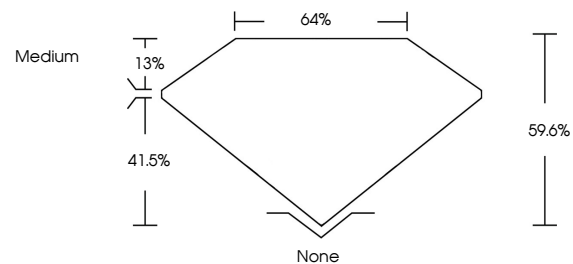

June 12, 2024
IGI Report Number **634465393**
Description **NATURAL DIAMOND**
Shape and Cutting Style **CUT CORNERED SQUARE
MODIFIED BRILLIANT**
Measurements **5.13 X 4.88 X 2.91 MM**
GRADING RESULTS
Carat Weight **0.54 CARAT**
Color Grade **NATURAL FANCY INTENSE
YELLOWISH BROWN**
Clarity Grade **SI 1**
Cut Grade **VERY GOOD**

ELECTRONIC COPY

DIAMOND REPORT

June 12, 2024
IGI Report Number **634465393**
Description **NATURAL DIAMOND**
Shape and Cutting Style **CUT CORNERED SQUARE
MODIFIED BRILLIANT**
Measurements **5.13 X 4.88 X 2.91 MM**

GRADING RESULTS

Carat Weight **0.54 CARAT**
Color Grade **NATURAL FANCY INTENSE
YELLOWISH BROWN**
Clarity Grade **SI 1**
Cut Grade **VERY GOOD**

ADDITIONAL GRADING INFORMATION

Polish **VERY GOOD**
Symmetry **VERY GOOD**
Fluorescence **NONE**

PROPORTIONS

CLARITY CHARACTERISTICS

KEY TO SYMBOLS

Red symbols indicate internal characteristics.
Green symbols indicate external characteristics.

COLOR

D - F	G - J	K - M	N - R	S - Z	FANCY
Colorless	Near Colorless	Slightly Tinted	Very Light Color	Light Color	