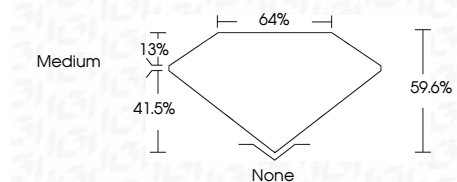

June 12, 2024
IGI Report Number **634465393**
Description **NATURAL DIAMOND**
Shape and Cutting Style **CUT CORNERED SQUARE
MODIFIED BRILLIANT**
Measurements **5.13 X 4.88 X 2.91 MM**
GRADING RESULTS
Carat Weight **0.54 CARAT**
Color Grade **NATURAL FANCY INTENSE
YELLOWISH BROWN**
Clarity Grade **SI 1**
Cut Grade **VERY GOOD**

ADDITIONAL GRADING INFORMATION
Polish **VERY GOOD**
Symmetry **VERY GOOD**
Fluorescence **NONE**

June 12, 2024
IGI Report No 634465393
CUT CORNERED SQUARE MODIFIED
BRILLIANT
5.13 X 4.88 X 2.91 MM
0.54 CARAT
NATURAL FANCY
INTENSE YELLOWISH
BROWN SI 1
VERY GOOD
59.6%
41.5%
64%
Medium
None
VERY GOOD
VERY GOOD
NONE

ELECTRONIC COPY

DIAMOND REPORT

June 12, 2024
IGI Report Number **634465393**
Description **NATURAL DIAMOND**
Shape and Cutting Style **CUT CORNERED SQUARE
MODIFIED BRILLIANT**
Measurements **5.13 X 4.88 X 2.91 MM**

GRADING RESULTS

Carat Weight **0.54 CARAT**
Color Grade **NATURAL FANCY INTENSE
YELLOWISH BROWN**
Clarity Grade **SI 1**
Cut Grade **VERY GOOD**

ADDITIONAL GRADING INFORMATION

Polish **VERY GOOD**
Symmetry **VERY GOOD**
Fluorescence **NONE**