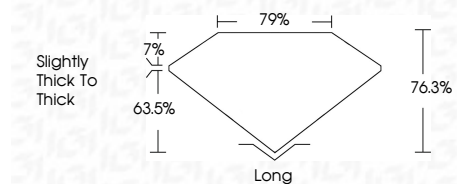

July 2, 2024  
IGI Report Number **637448997**  
Description **NATURAL DIAMOND**  
Shape and Cutting Style **EMERALD CUT**  
Measurements **5.27 X 4.35 X 3.32 MM**  
**GRADING RESULTS**  
Carat Weight **0.71 CARAT**  
Color Grade **NATURAL FANCY LIGHT YELLOW**  
Clarity Grade **VS 2**  
Cut Grade **VERY GOOD**

**ADDITIONAL GRADING INFORMATION**  
Polish **VERY GOOD**  
Symmetry **GOOD**  
Fluorescence **VERY SLIGHT**

July 2, 2024  
IGI Report No 637448997  
**EMERALD CUT**  
0.71 CARAT  
NATURAL FANCY LIGHT YELLOW  
VS 2  
VERY GOOD  
76.3%  
79%  
Slightly thick to thick  
Long  
VERY GOOD  
GOOD  
VERY SLIGHT  
Cut  
Polish  
Symmetry  
Fluorescence

**ELECTRONIC COPY**

**DIAMOND REPORT**

July 2, 2024  
IGI Report Number **637448997**  
Description **NATURAL DIAMOND**  
Shape and Cutting Style **EMERALD CUT**  
Measurements **5.27 X 4.35 X 3.32 MM**

**GRADING RESULTS**

Carat Weight **0.71 CARAT**  
Color Grade **NATURAL FANCY LIGHT YELLOW**  
Clarity Grade **VS 2**  
Cut Grade **VERY GOOD**

**ADDITIONAL GRADING INFORMATION**

Polish **VERY GOOD**  
Symmetry **GOOD**  
Fluorescence **VERY SLIGHT**