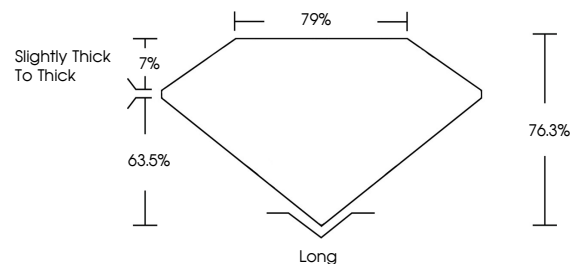

PROPORTIONS